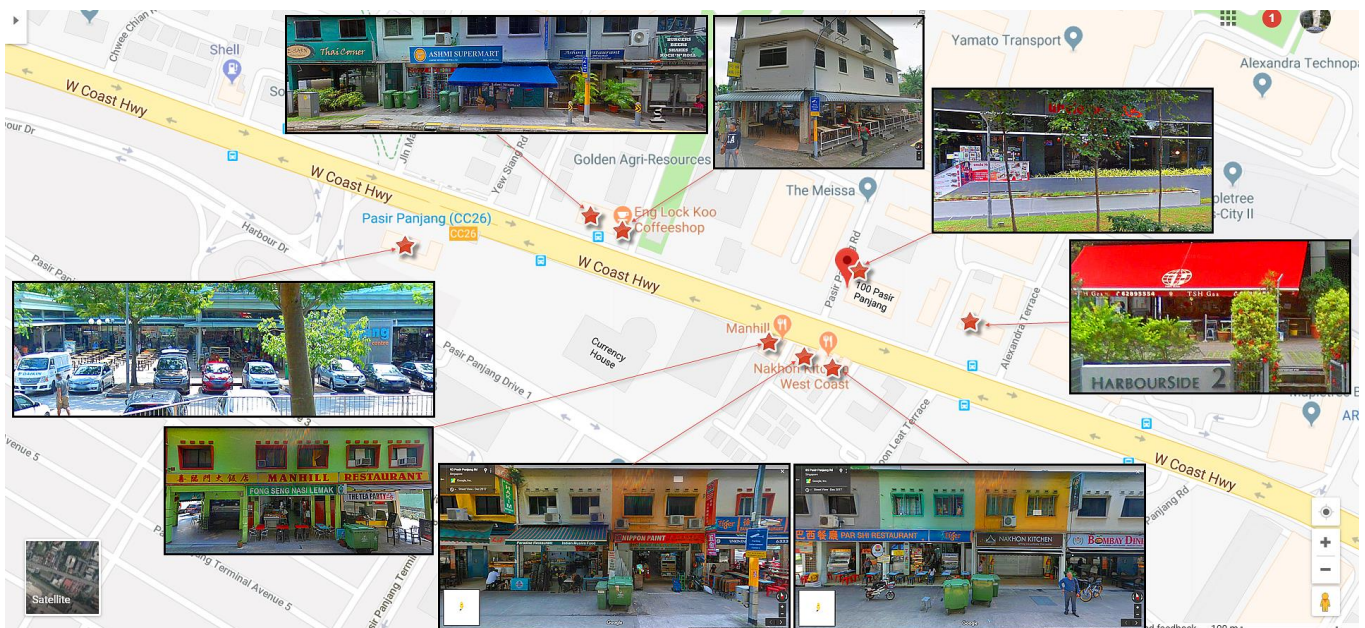

1. I WANNA LEAVE AT 10:07am ON 10/01/2019

2. **A** Park Hotel Alexandra / Alexandra Central, 323 Alexandra Road, Singapore 159972

3. **B** 100 Pasir Panjang, 100 Pasir Panjang Road, Singapore 118518

BY BUS ONLY	TOTAL TIME	TOTAL FARE	TRANSFERS
✓	21 min	\$0.83	0
	28 min	\$0.93	1
	41 min	\$0.93	1

- 4 MIN** Walk 220 m
Walk to the bus stop at Opposite Queensway Shopping Centre, Alexandra Road.
- 6 MIN** **Bus 51**
Board at Opposite Queensway Shopping Centre (11519), Alexandra Road in about 9 min. Alight at Pasir Panjang Centre, Pasir Panjang Road, 6 stops later.
- 2 MIN** Walk 100 m
Walk to 100 Pasir Panjang.

Food Eateries around the Pasir Panjang Training Centre

MRT Guide to Alphatron Marine Systems (Tuas) Training Centre from Genting Hotel

from Genting Hotel Jurong, 2 Town Hall Link, Singapore 608516
to Tuas Link MRT Station

9:28 AM - 10:02 AM (34 min)

East West Line

9:40 AM from Jurong East every 7 min

7 min every 7 min

SCHEDULE EXPLORER

9:28 AM ○ Genting Hotel Jurong
2 Town Hall Link, Singapore 608516

Walk
About 7 min, 500 m

9:40 AM ○ Jurong East