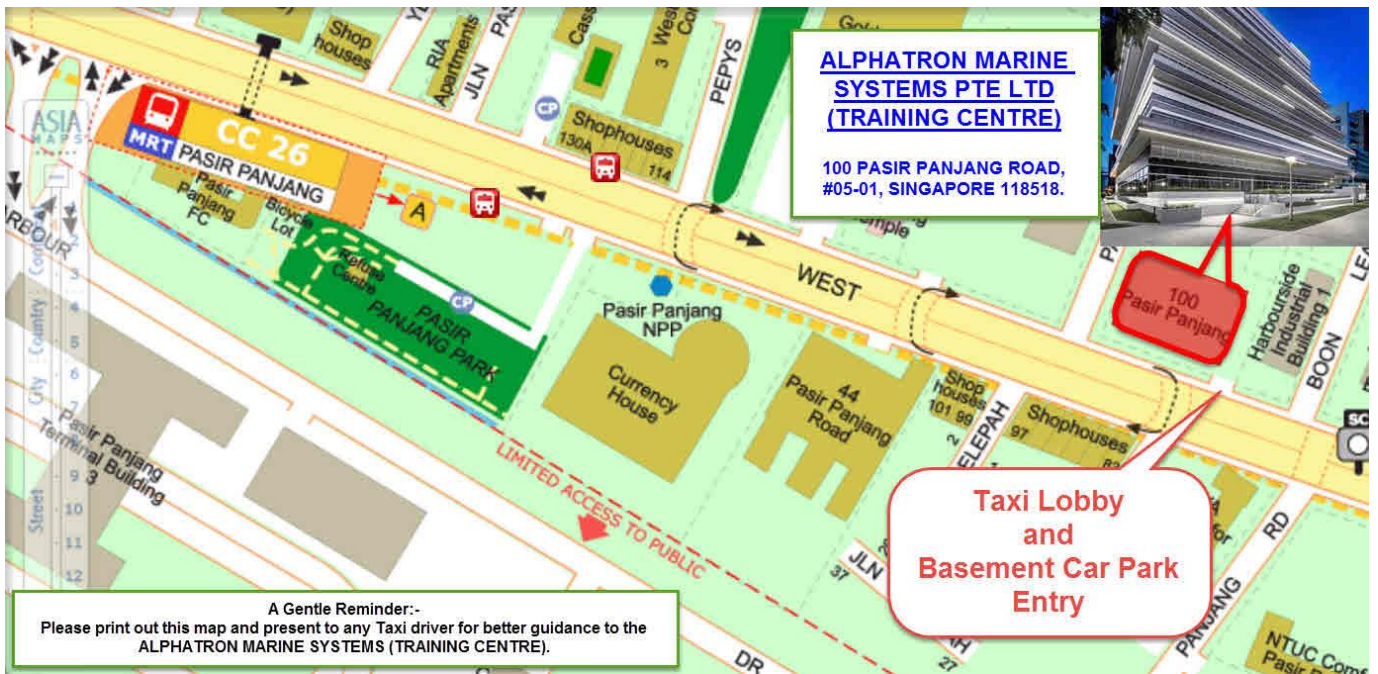

Taxi Guide to Alpatron Marine Systems (Pasir Panjang) Training Centre

Bus Guide To/From Park Hotel Alexandra to/from Alpatron Marine Systems (Pasir Panjang) Training Centre

from park hotel alexandra / alexandra central

1. I WANNA LEAVE AT 10:07am ON 10/01/2019

2. **A** Park Hotel Alexandra / Alexandra Central, 323 Alexandra Road, Singapore 159972

3. **B** 100 Pasir Panjang, 100 Pasir Panjang Road, Singapore 118518

BY BUS ONLY	TOTAL TIME	TOTAL FARE	TRANSFERS
✓	21 min	\$0.83	0
	28 min	\$0.93	1
	41 min	\$0.93	1

- 4 MIN** Walk 220 m
Walk to the bus stop at Opposite Queensway Shopping Centre, Alexandra Road.
- 6 MIN** **Bus 51**
Board at Opposite Queensway Shopping Centre (11519), Alexandra Road in about 9 min. Alight at Pasir Panjang Centre, Pasir Panjang Road, 6 stops later.
- 2 MIN** Walk 100 m
Walk to 100 Pasir Panjang.

Food Eateries around the Pasir Panjang Training Centre

MRT Guide to Alphatron Marine Systems (Tuas) Training Centre from Genting Hotel

from Genting Hotel Jurong, 2 Town Hall Link, Singapore 608516
to Tuas Link MRT Station